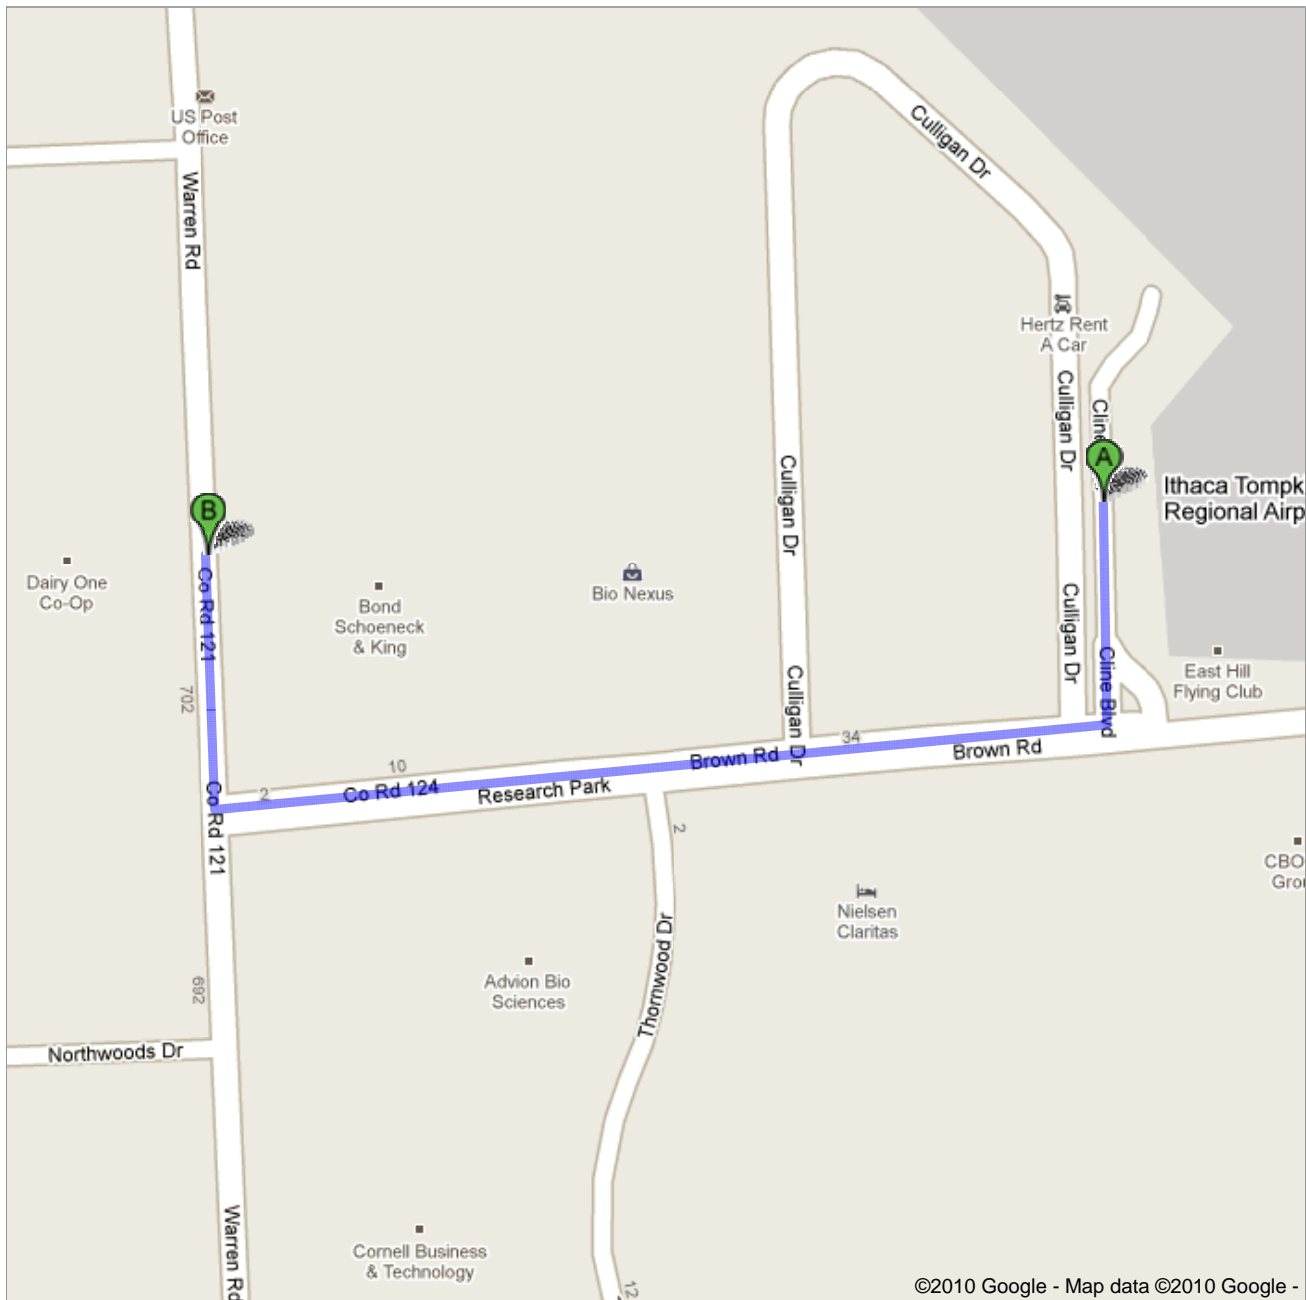

Save trees. Go green!
Download Google Maps on your phone at google.com/gmm

Ithaca Tompkins Regional Airport, Ithaca, NY 14850

1. Head **south** on **Cline Blvd** toward **Brown Rd/Co Rd 124**

go 351 ft
total 351 ft

2. Take the 1st **right** onto **Brown Rd/Co Rd 124**

About 1 min

go 0.3 mi
total 0.3 mi

3. Turn **right** at **Co Rd 121/Warren Rd**

Destination will be on the left

go 397 ft
total 0.4 mi

730 Warren Rd, Ithaca, NY 14850