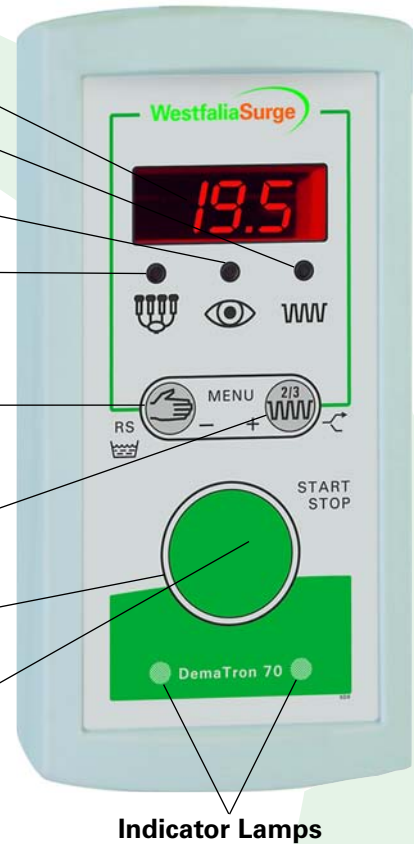

DemaTron 70

Detacher with cowside display of milk weight

ICAR approved milk weights — highest accuracy with conductivity monitoring.

Simple, convenient controls — ergonomic control panel at each stall plus optional remote start or easy start (vacuum only). Displays milk weights with I.D.

Optional features:

- Kick-off alarm
- Milk save feature
- Back flush control
- One-time sort with identification

Basic parlor management plus milk weight evaluation with DairyPlan C21.

Numeric display

Pulsation/stimulation status

Milk sensing status

Manual milking or wash mode

Manual milking and restart

Change stimulation time/sort cow

Start/stop

Central Start and Clean

Indicator Lamps

Metatron Milk Meter

DeMax and Dematron family features

Requested by today's modern dairy producers

Herd management function — all detachers can communicate with Dairy Plan C21.

Master control unit mounting — stays clean and dry in cabinet or subway.