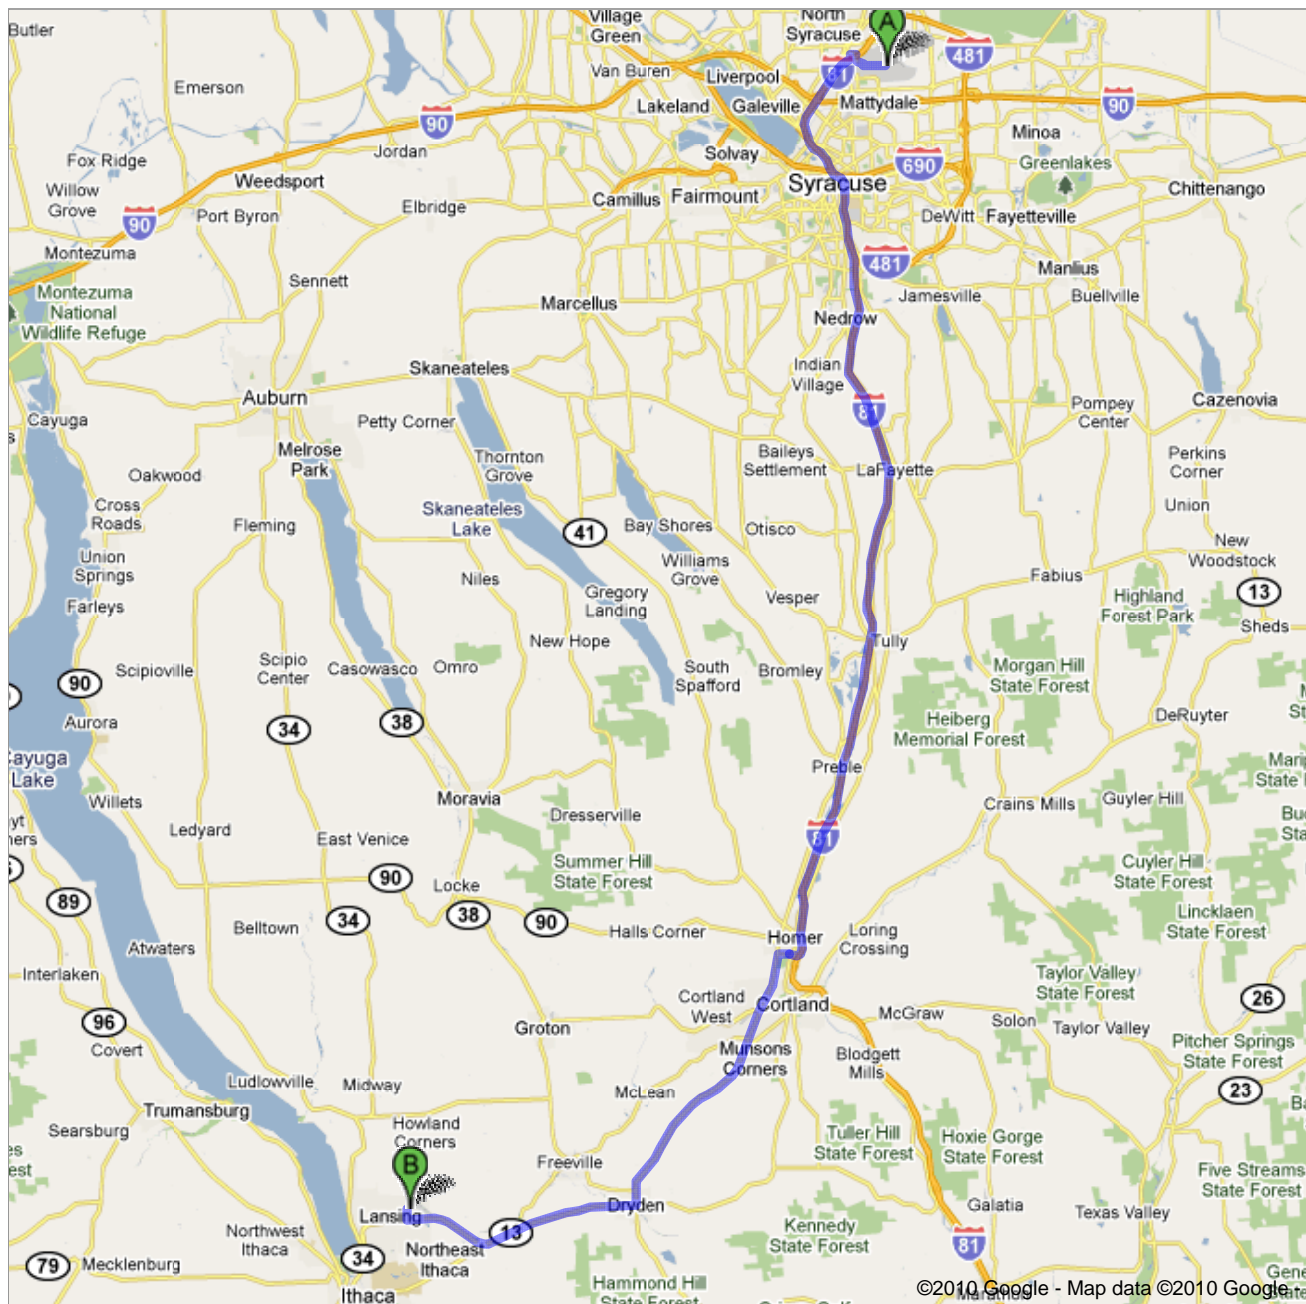

**Save trees. Go green!**  
Download Google Maps on your phone at [google.com/gmm](http://google.com/gmm)

Airport: Syracuse Hancock Intl  
New York 13212 - (315) 448-2489

- |    |   |                             |
|----|---|-----------------------------|
| 1. | Head <b>north</b> on <b>Observation Cir</b> toward <b>S Service Rd</b>  | go 0.1 mi<br>total 0.1 mi   |
|    | 2. Slight <b>right</b> at <b>S Service Rd</b><br>About 2 mins   | go 0.8 mi<br>total 0.9 mi   |
|    | 3. Turn <b>left</b> at <b>Airport Blvd/Col Eileen Collins Blvd</b><br>About 1 min   | go 0.5 mi<br>total 1.4 mi   |
|    | 4. Take the ramp onto <b>I-81 S</b><br>About 34 mins  | go 36.7 mi<br>total 38.1 mi |
|    | 5. Exit onto <b>Main St/Main St Con</b><br>About 2 mins   | go 0.9 mi<br>total 39.0 mi  |
|    | 6. Turn <b>left</b> at <b>County Rd 281/W Homer Rd/NY-281 S</b><br>Continue to follow NY-281 S<br>About 8 mins                | go 3.8 mi<br>total 42.8 mi  |
|    | 7. Continue onto <b>NY-13 S</b><br>About 12 mins  | go 7.6 mi<br>total 50.3 mi  |
|    | 8. Turn <b>right</b> at <b>W Main St/NY-13 S/NY-13 Scenic S</b><br>Continue to follow NY-13 S/NY-13 Scenic S<br>About 14 mins | go 9.2 mi<br>total 59.6 mi  |
|    | 9. Turn <b>right</b> at <b>Co Rd 121/Warren Rd</b><br>Destination will be on the left<br>About 1 min                          | go 0.4 mi<br>total 60.0 mi  |

730 Warren Rd, Ithaca, NY 14850

These directions are for planning purposes only. You may find that construction projects, traffic, weather, or other events may cause conditions to differ from the map results, and you should plan your route accordingly. You must obey all signs or notices regarding your route.

Map data ©2010, Google

Directions weren't right? Please find your route on [maps.google.com](https://maps.google.com) and click "Report a problem" at the bottom left.