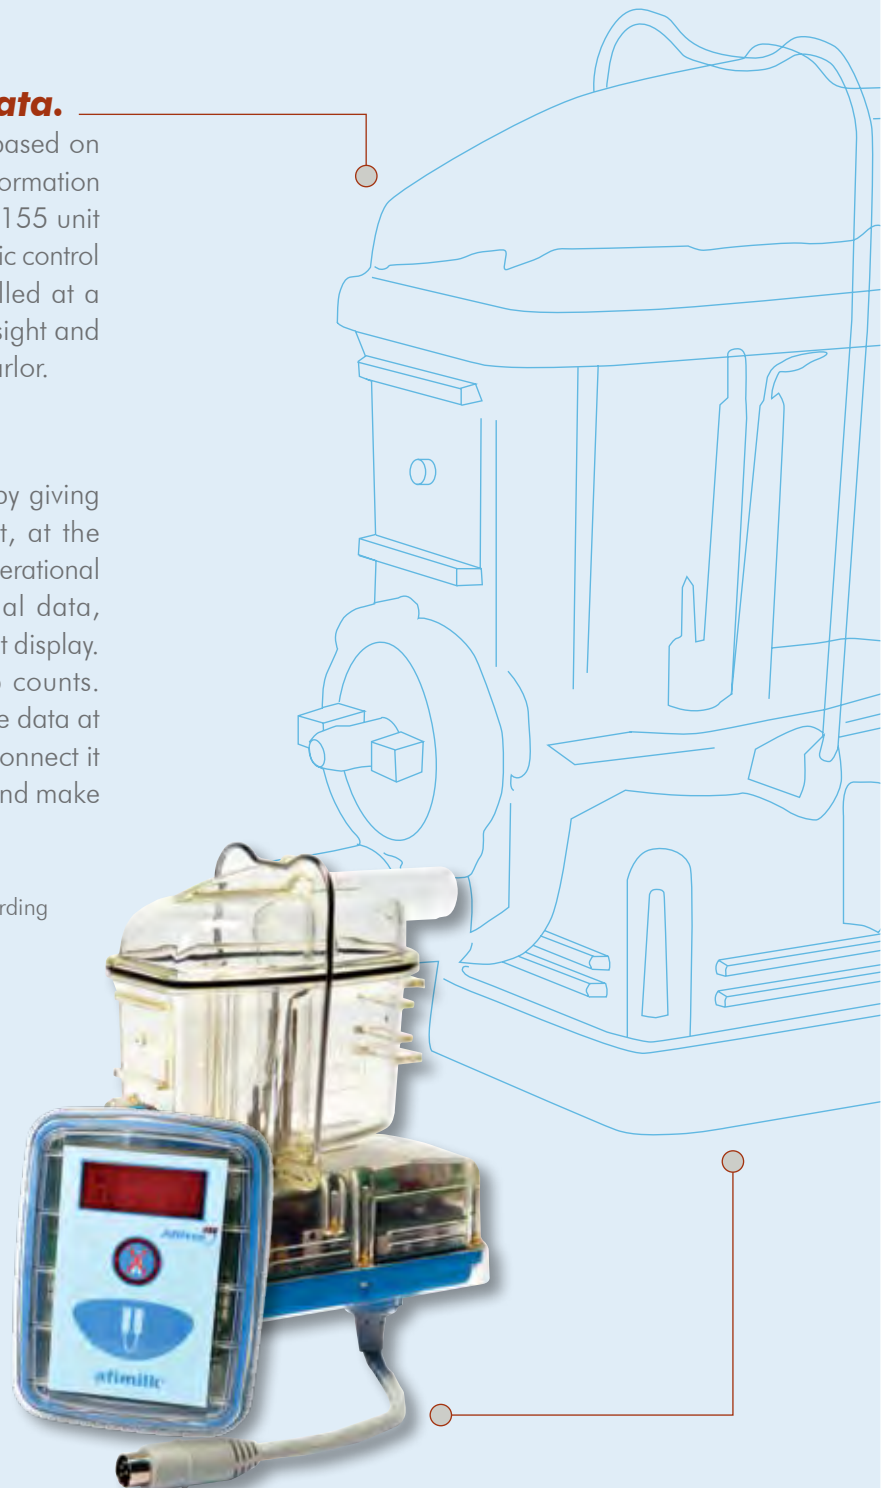

AfiFree

AfiFree^{TM} 155
Make Every Drop Count

Essential Information in Your Hands The Ultimate Sheep & Goat Milk Meter

Approved by ICAR*

Accurate and immediate data.

Now you can make practical decisions based on accurate animal health and milk quality information with AfiFree 155 by AfiMilk. The AfiFree 155 unit features a measuring chamber and electronic control display. The user-friendly units are installed at a comfortable working height, within easy sight and operation at each milking point in the parlor.

Smart, Simple, Compact

AfiFree 155 helps you maximize profits by giving you alerts and information on-the-spot, at the source. The user-friendly device has two operational buttons. These provide you with animal data, health codes, kick off alert in a clear 4 digit display. In small animal production, every drop counts. AfiFree 155 gives you hands-on, accurate data at the source, for smart decision-making. Connect it to the AfiShepherd management system and make every drop count for more.

*ICAR – International Committee for Animal Recording

AfiFree is the first milk meter approved by ICAR for both sheep and goat herds.

afimilk®
The Heart of the Dairy Farm

SAE Afikim Kibbutz Afikim, 15148 Israel
Tel: 972-4-6754812, Fax: 972-4-6751862
market@afimilk.co.il www.afimilk.com